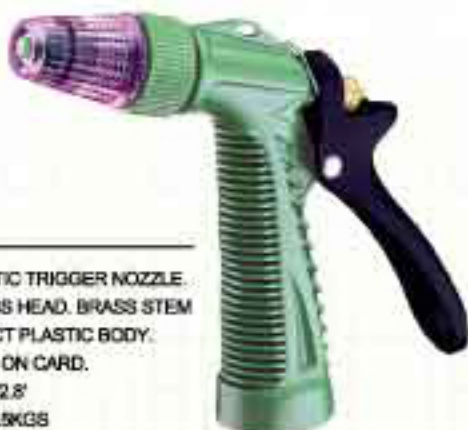

Trigger Nozzle

LAWN & GARDEN PRODUCTS 01

A-508

- 5-1/2" 3-WAY PLASTIC TRIGGER NOZZLE. WIREMOVABLE THREAD PROTECTOR. BRASS STEM & NUT. HIGH IMPACT PLASTIC BODY. NYLON LEVER. TIE ON CARD.
- 12PCS/72PCS/CTN2.4'
- N.W.7.5KGS G.W.8.5KGS