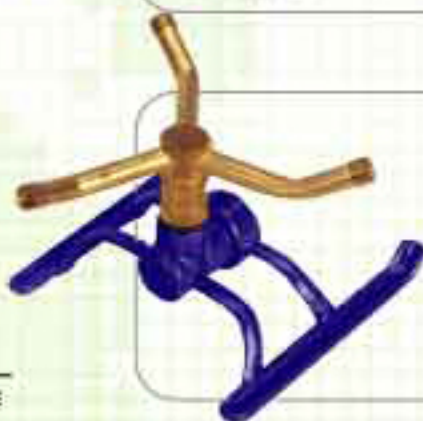

A-331

- A-331 BRASS 2-ARM SPRINKLER W/METAL BASE
- A-331-1 BRASS 3-ARM SPRINKLER W/METAL BASE
- A-331-2 ZINC PULSATING SPRINKLER W/METAL BASE
- COLOR BOX. 36PCS/CTN/3.2'

P-334

- P-334 BRASS 2-ARM SPRINKLER W/METAL BASE
- P-334-1 BRASS 3-ARM SPRINKLER W/METAL BASE
- P-334-2 ZINC PULSATING SPRINKLER W/METAL BASE
- COLOR BOX. 36PCS/CTN/2.4'