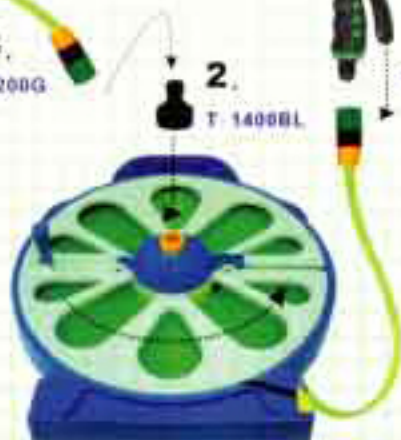

● 1PCS/5PCS/CTN/3.1' N.W.15KGS G.W.16KGS

How to use deluxe type hose reel?

- Option A**
1. Fit to tap water connector (T-1300B)
 2. Screw pipe connector (T-1400BL) to hose reel base (A1-1511BW)
 3. Connect 3m flat hose (T-1200G) to tap connector and hose reel base.
 4. Connect trigger nozzle (G-1701B) to hose reel hose.

Pipe connector

Option B

1. Fit to tap water connector (T-1300B)
2. Connect 3m flat hose (T-1200G) to tap connector
3. Connect pipe connector (T-1500BL) to 3m flat hose and to hose reel hose.
4. Screw Sprinkler (S-1100B) to hose reel base (A1-1511BW)
5. For best results and water smoothly pull all of pipe out.