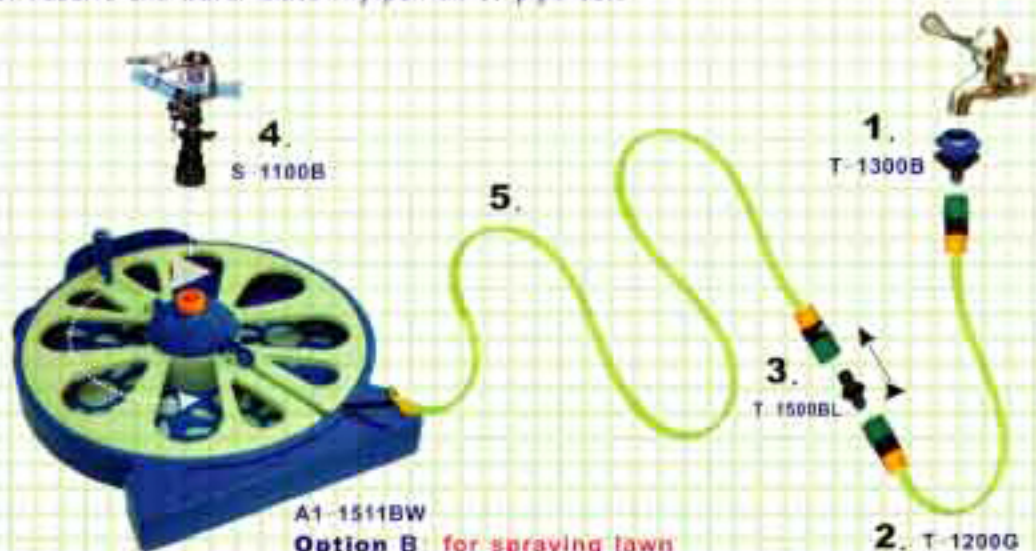

● 1PCS/5PCS/CTN/3.1' N.W.15KGS G.W.16KGS

How to use deluxe type hose reel?

- Option A**
1. Fit to tap water connector (T-1300B)
 2. Screw pipe connector (T-1400BL) to hose reel base (A1-1511BW)
 3. Connect 3m flat hose (T-1200G) to tap connector and hose reel base.
 4. Connect trigger nozzle (G-1701B) to hose reel hose.

A1-1511BW

Option A for watering flowers & washing car

6 patterns of trigger nozzle

Accessory of deluxe type:

3m flat PVC pipe with twin hole hose

Plastic Trigger nozzle

Plastic Sprinkler

Tap water connector

Pipe connector

Option B

1. Fit to tap water connector (T-1300B)
2. Connect 3m flat hose (T-1200G) to tap connector
3. Connect pipe connector (T-1500BL) to 3m flat hose and to hose reel hose.
4. Screw Sprinkler (S-1100B) to hose reel base (A1-1511BW)
5. For best results and water smoothly pull all of pipe out.